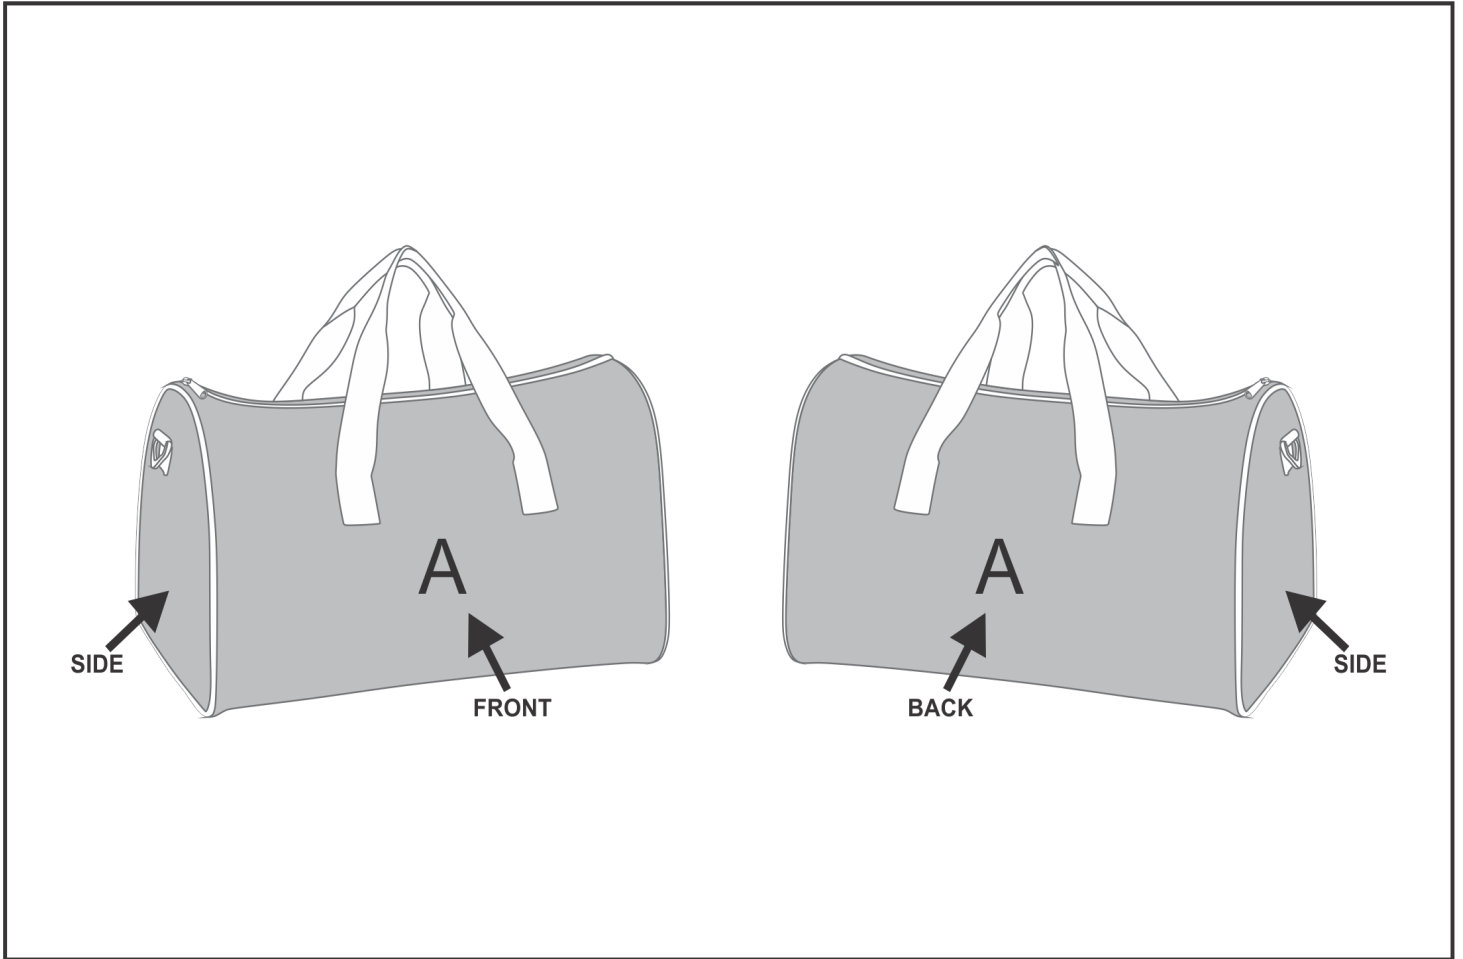

SG-HP-52-G

PPS Hoppla Kit Sports Bag

Need to know:

Includes 1-Position Sublimation (setup fees apply)

- Please Note: We cannot guarantee 100% logo Alignment on all Brandable Panels.

Branding Options:

Position	Branding Method (Branding Code)	No. of Colours	Dimension
A	Custom Sublimation A (CPSUB-A)	Full Colour	1192mm wide x 969mm high